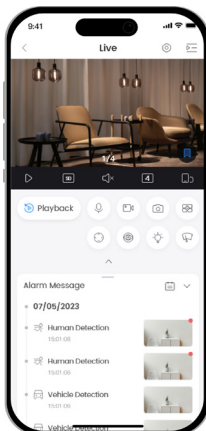

5MP

Clear images with sharp details

Smart Dual Light

Captures color details for post-event review

One Camera for 360° View

360° monitoring without blind spots

AI Human Detection

Focuses on what matters and reduces false alarms

Supports Micro SD Card

Low-cost storage

Large Speaker

Loud enough to protect. Clear enough to connect

AOR

AOR technology dynamically adjusts the frame rate to save space on your SD card

Upgrade Your Experience with DMSS

Intuitive AIoT app for individual security

Remote Management

Live view and recording history

Easy sharing

Safer device sharing with family and friends

Notifications and Alerts

Accurate and timely

High Security