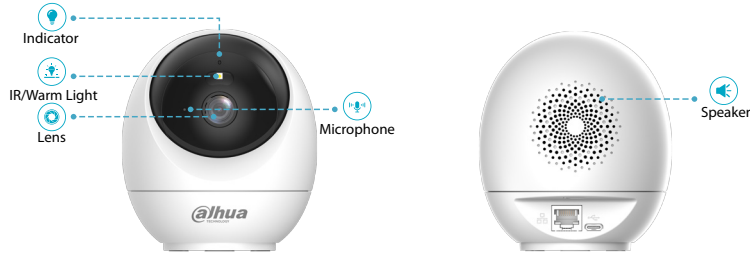

Specifications

Camera

Image Sensor	1/3.2" CMOS
Max. Resolution	2880 (H) × 1620 (V)
Illumination Distance	Up to 10 m (32.81 ft) (IR LED) Up to 10 m (32.81 ft) (Warm light)
Illuminator Number	1 (Multi-core (IR + warm) light)
Angle Adjustment	Pan: 0° to 355° Tilt: -55° to 60°
Lens Type	Fixed-focal
Focal Length	2.8 mm
Max. Aperture	F2.0
Field of View	H: 95°; V: 53°; D: 110°

Intelligence

Human Detection	Yes
Pet Detection	Yes

Audio and Video

Video Compression	H.265; H.264; H.264H; H.264B
Video Frame Rate	Main stream: 2880 × 1620@15 fps, max up to 25 fps Sub stream: 640 × 360@15 fps, max up to 25 fps *The values above are the max frame rates of each stream; for multiple streams, the values will be subjected to the total encoding capacity.
Video Bit Rate	H.264: 12 kbps–4096 kbps H.265: 32 kbps–4096 kbps
Day/Night	Auto(ICR)/Color/B/W
WDR	DWDR
Motion Detection	Yes
Digital Zoom	2.6×
Built-in MIC	Yes, built-in Mic
Built-in Speaker	max sound level at 10 cm: 110 dB * Test results from laboratory; Yes, built-in speaker; Max power consumption: 2 W
Audio Compression	G.711a; G.711Mu; PCM

Network

Network Port	RJ-45 (10/100 Base-T)

Wi-Fi	IEEE 802.11b/g/n/a/ac 2.4 G & 5 G, EIRP≤20 dBm@2400–2483.5 MHz (CE), EIRP≤23 dBm@5150–5250 MHz (CE), EIRP≤20 dBm@5250–5350 MHz (CE), EIRP≤27 dBm@5470–5725 MHz (CE), EIRP≤14 dBm@5725–5875 MHz (CE)
Wi-Fi Pairing	Bluetooth pairing
Storage	Micro SD card (supports max 256 GB)
Management Software	DMSS
Mobile Client	Android;iOS
Abnormal Sound Alarm	Yes
Privacy Mode	Yes

Function

General