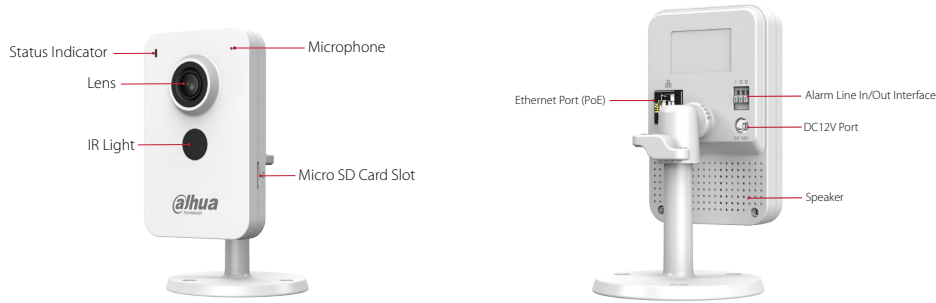

2MP Compact Wi-Fi & PoE Camera

DH-C2K-P

Series Overview

The Cube Series, which is under the Dahua Wireless series, are cameras that are not only easy to install and operate, but also perform outstandingly and are cost-effective. They capture sharp, detailed images of scenes in high definition and offer powerful functions including AI human detection, privacy mode, and two-way talk. Information is synchronously sent to your phone to keep you up-to-date. These cameras are widely used in small and medium-sized settings such as small-sized retail stores.

H.265

Advanced H.265 compression technology

Bluetooth Pairing

Fast pairing with Bluetooth

Micro SD Card

Low-cost storage

Upgrade Your Experience with DMSS

Dahua Mobile Security Surveillance (DMSS) is a professional remote surveillance management platform that offers remote monitoring, device migration, and sharing. When connected to the internet, the platform provides real-time alerts to improve surveillance efficiency and grant flexibility in security management.