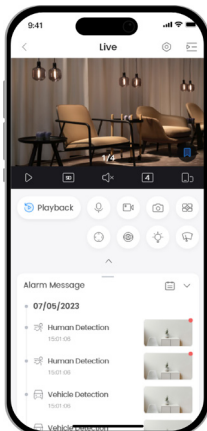

2MP

Clear images with sharp details

Day&Night

Clear images even at night

AI Chip

Smart algorithms, enhanced detection accuracy

AI Human Detection

Focuses on what matters and reduces false alarms

H.265

Advanced H.265 compression technology

Bluetooth Pairing

Fast pairing with Bluetooth

Micro SD Card

Low-cost storage

Upgrade Your Experience with DMSS

Dahua Mobile Security Surveillance (DMSS) is a professional remote surveillance management platform that offers remote monitoring, device migration, and sharing. When connected to the internet, the platform provides real-time alerts to improve surveillance efficiency and grant flexibility in security management.