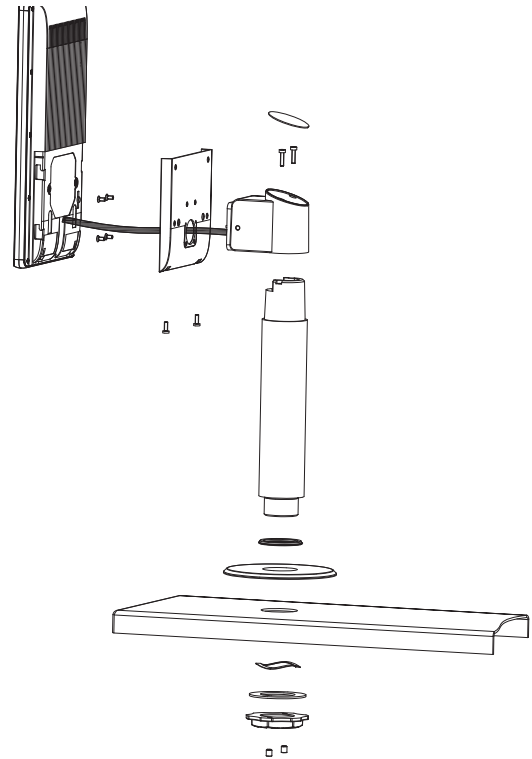

ASF053-ZJ

Face Recognition Access Controller Bracket

- Adopts aluminum alloy material and supports various series such as ASI62xxS, ASI72xxS, ASI7213K, ASI82xxS, and ASI8213SA.

Installation

Technical Specification

Basic

Product Type	Turnstile bracket
Casing Material	Aluminum alloy
Inclined Angle	± 15°

General

Appearance Color	Silver
Product Dimensions	241.4 mm × 100.0 mm × 100.0 mm (9.50" × 3.94" × 3.94") (H × W × D)
Packaging Dimensions	300.0 mm × 120.0 mm × 66.0 mm (11.81" × 4.72" × 2.60") (H × W × D)
Net Weight	0.55 kg (1.21 lb)
Gross Weight	0.75 kg (1.65 lb)
Installation	Turnstile Mount
Applicable Product Model	Supports various series such as ASI62xxS, ASI72xxS, ASI7213K, ASI82xxS, and ASI8213SA

Dimensions (mm[inch])